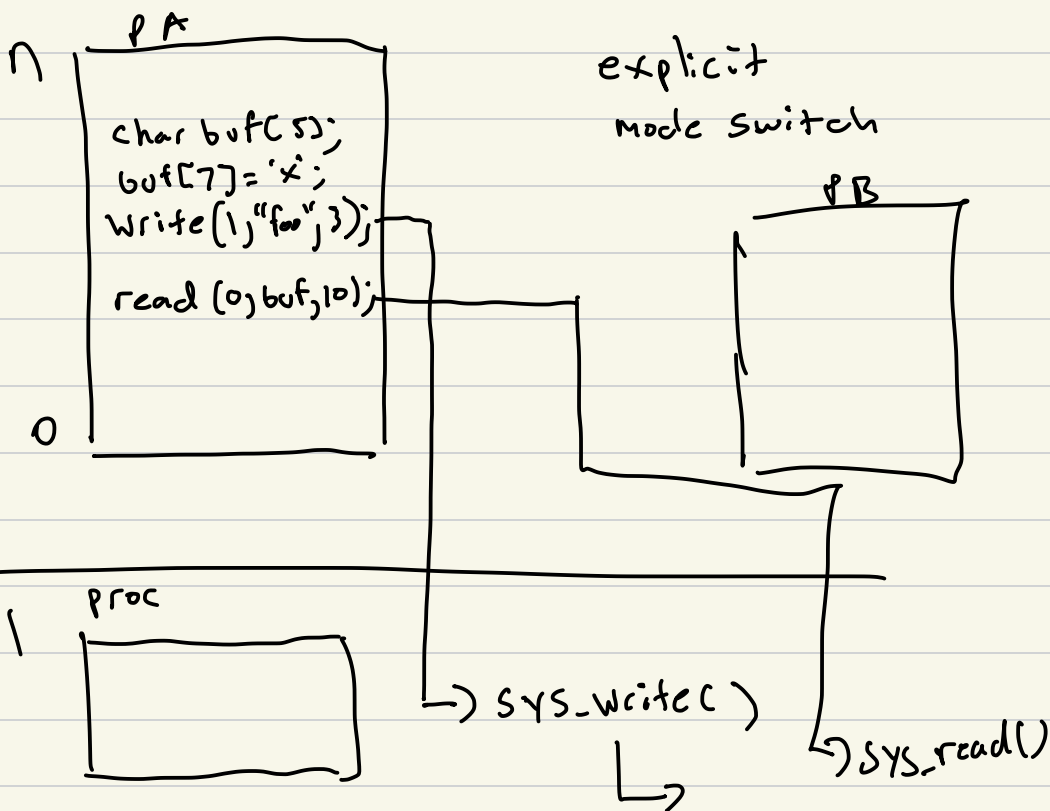

# CS 326 System Calls

## Project 02 sh modifications system calls

Mode switching  
context switching